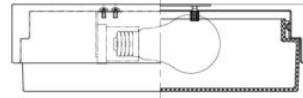

Ø12"

3 1/2"

M13202AG

SPECIFICATION SHEET

Finish	Aged Gold Brass
Shade	White Glass
Shade Dimension	Ø11 1/4" x 1 1/4"H
Dimension	Ø12" x 3 1/2"H
Lamping	2 x 10W LED Medium Base-E26 120V
Location	Dry
Warranty	1 year fixture warranty